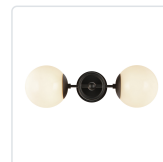

## FIORE WV407618

FIXTURE DIMENSIONS	W6" x H18-1/2" x E6-1/2"
HEIGHT FROM CENTER	9-1/4"
EXTENSION	6-1/2"
LAMP TYPE	E12
MAX WATTAGE	60W
BULB QTY	2
BULBS INCLUDED	No
VOLTAGE	120V
GLASS DETAILS	Glossy Opal Glass
MATERIAL	Steel + Glass
ILLUMINATION DIRECTION	Omni-directional
INSTALL OPTIONS	Wall Mount, All Orientation
LOCATION	Damp
CANOPY DIMENSIONS	D4-3/4" x E5/8"
PAINT FINISH	BG01; MB01;

### AVAILABLE FINISHES:

WV407618BGGO  
Brushed  
Gold/Glossy Opal  
Glass

WV407618MBGO  
Matte  
Black/Glossy Opal  
Glass

\*For complete warranty terms, please visit: [www.aloralighting.com/warranty](http://www.aloralighting.com/warranty)