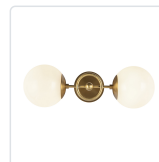

## FIORE WV407618

FIXTURE DIMENSIONS	W6" x H18-1/2" x E6-1/2"
HEIGHT FROM CENTER	9-1/4"
EXTENSION	6-1/2"
LAMP TYPE	E12
MAX WATTAGE	60W
BULB QTY	2
BULBS INCLUDED	No
VOLTAGE	120V
GLASS DETAILS	Glossy Opal Glass
MATERIAL	Steel + Glass
ILLUMINATION DIRECTION	Omni-directional
INSTALL OPTIONS	Wall Mount, All Orientation
LOCATION	Damp
CANOPY DIMENSIONS	D4-3/4" x E5/8"
PAINT FINISH	BG01; MB01;

### AVAILABLE FINISHES:

WV407618BGGO  
Brushed  
Gold/Glossy Opal  
Glass

WV407618MBGO  
Matte  
Black/Glossy Opal  
Glass

\*For complete warranty terms, please visit: [www.aloralighting.com/warranty](http://www.aloralighting.com/warranty)