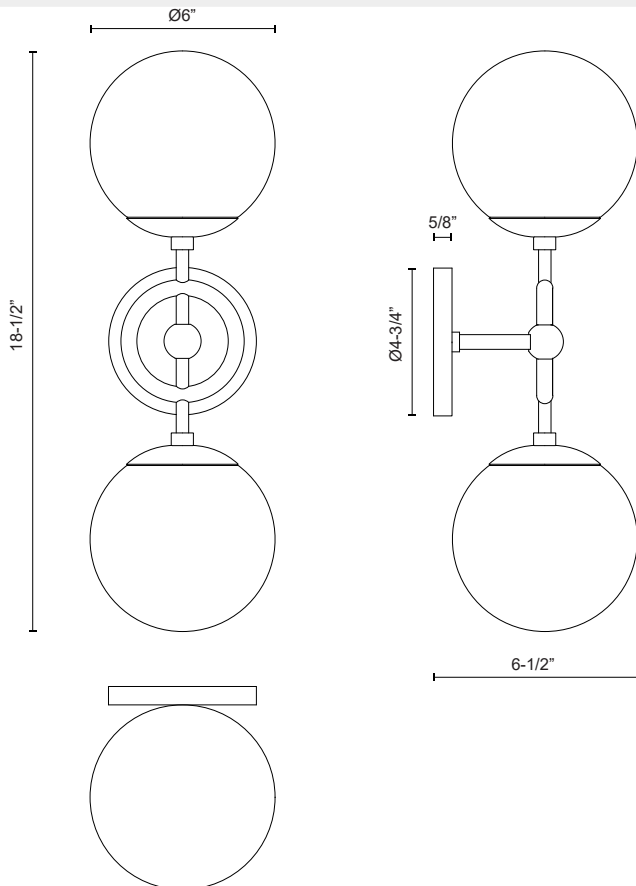

## FIORE WV407618

FIXTURE DIMENSIONS	W6" x H18-1/2" x E6-1/2"
HEIGHT FROM CENTER	9-1/4"
EXTENSION	6-1/2"
LAMP TYPE	E12
MAX WATTAGE	60W
BULB QTY	2
BULBS INCLUDED	No
VOLTAGE	120V
GLASS DETAILS	Glossy Opal Glass
MATERIAL	Steel + Glass
ILLUMINATION DIRECTION	Omni-directional
INSTALL OPTIONS	Wall Mount, All Orientation
LOCATION	Damp
CANOPY DIMENSIONS	D4-3/4" x E5/8"
PAINT FINISH	BG01; MB01;

[ D - Diameter, L - Length, W - Width, H - Height, E - Extension ]

### AVAILABLE FINISHES:

WV407618BGGO  
Brushed  
Gold/Glossy Opal  
Glass

WV407618MBGO  
Matte  
Black/Glossy Opal  
Glass

\*For complete warranty terms, please visit: [www.aloralighting.com/warranty](http://www.aloralighting.com/warranty)